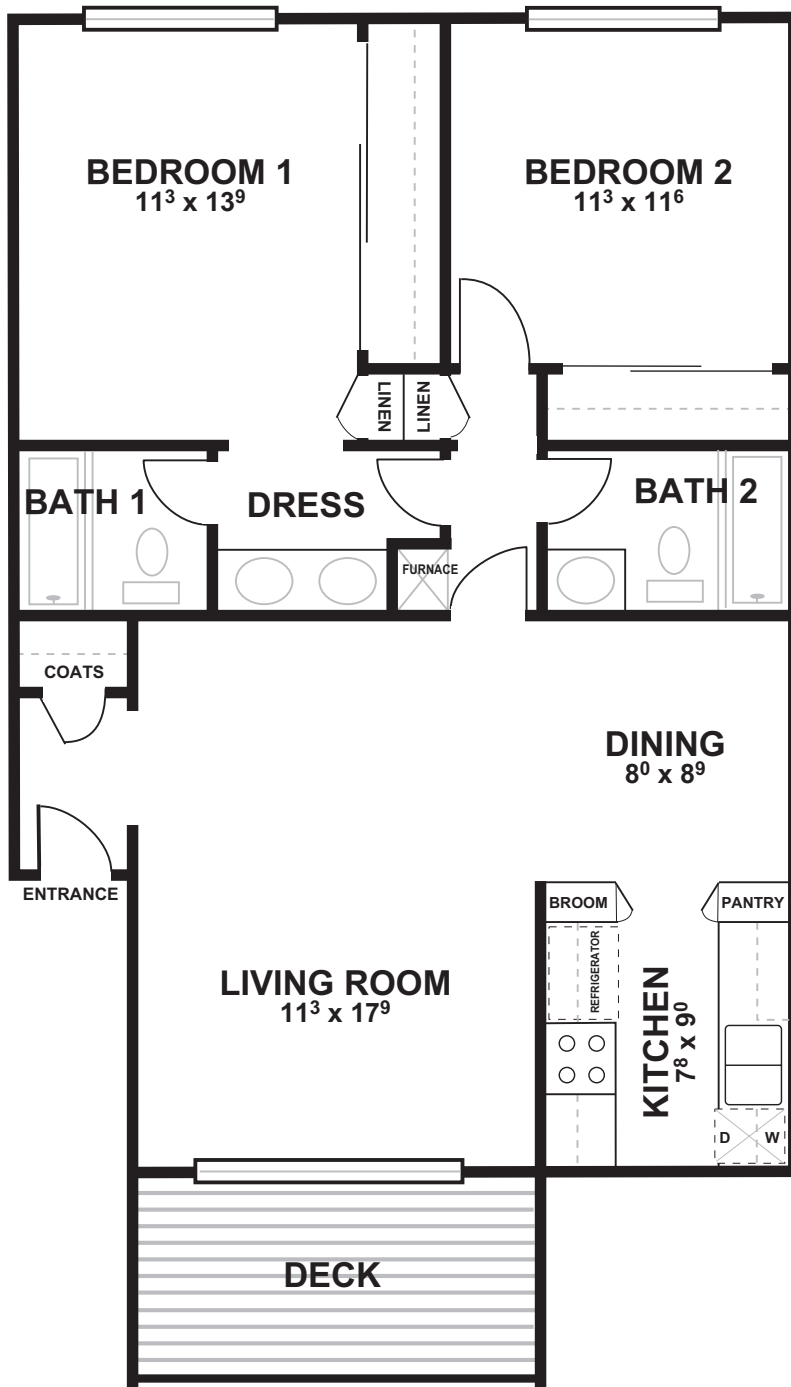

## Floor Plan C -- 950 Sq. Ft.

### AMENITIES

- Private Patios or Balconies
- Ceiling Fans
- Mini Blinds & Verticals
- Dishwasher
- Separate Dressing Area
- Air Conditioning
- Cable TV & Internet Available
- Extra Storage